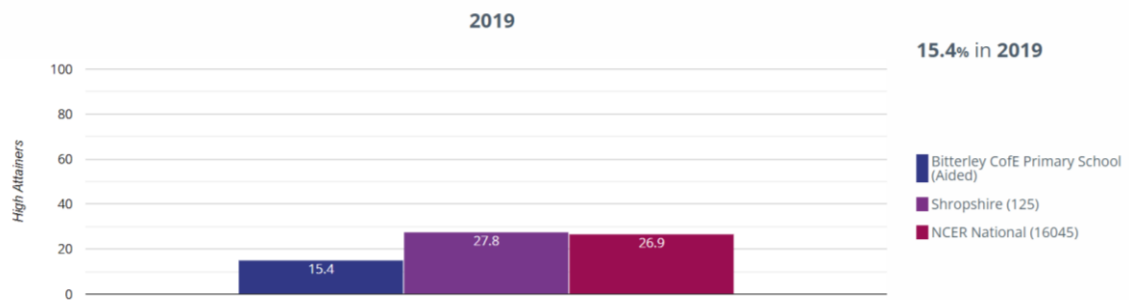

KS2 READING 2019 DATA

Reading - achieved standard

Reading - high attainers

Reading - average scaled score