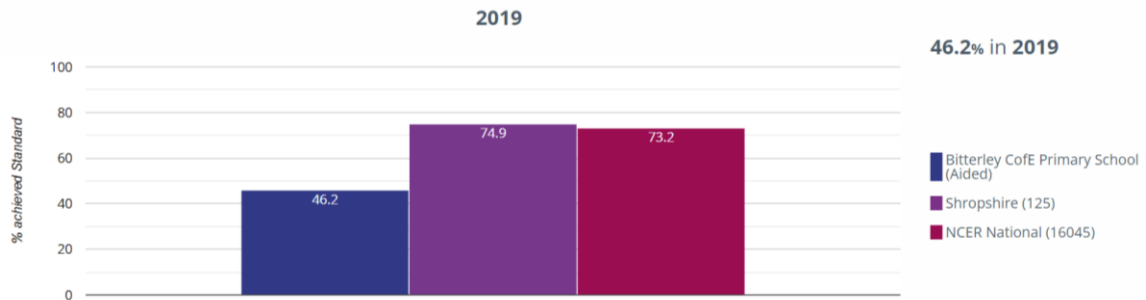

KS2 READING 2019 DATA

Reading - achieved standard

Reading - high attainers

Reading - average scaled score